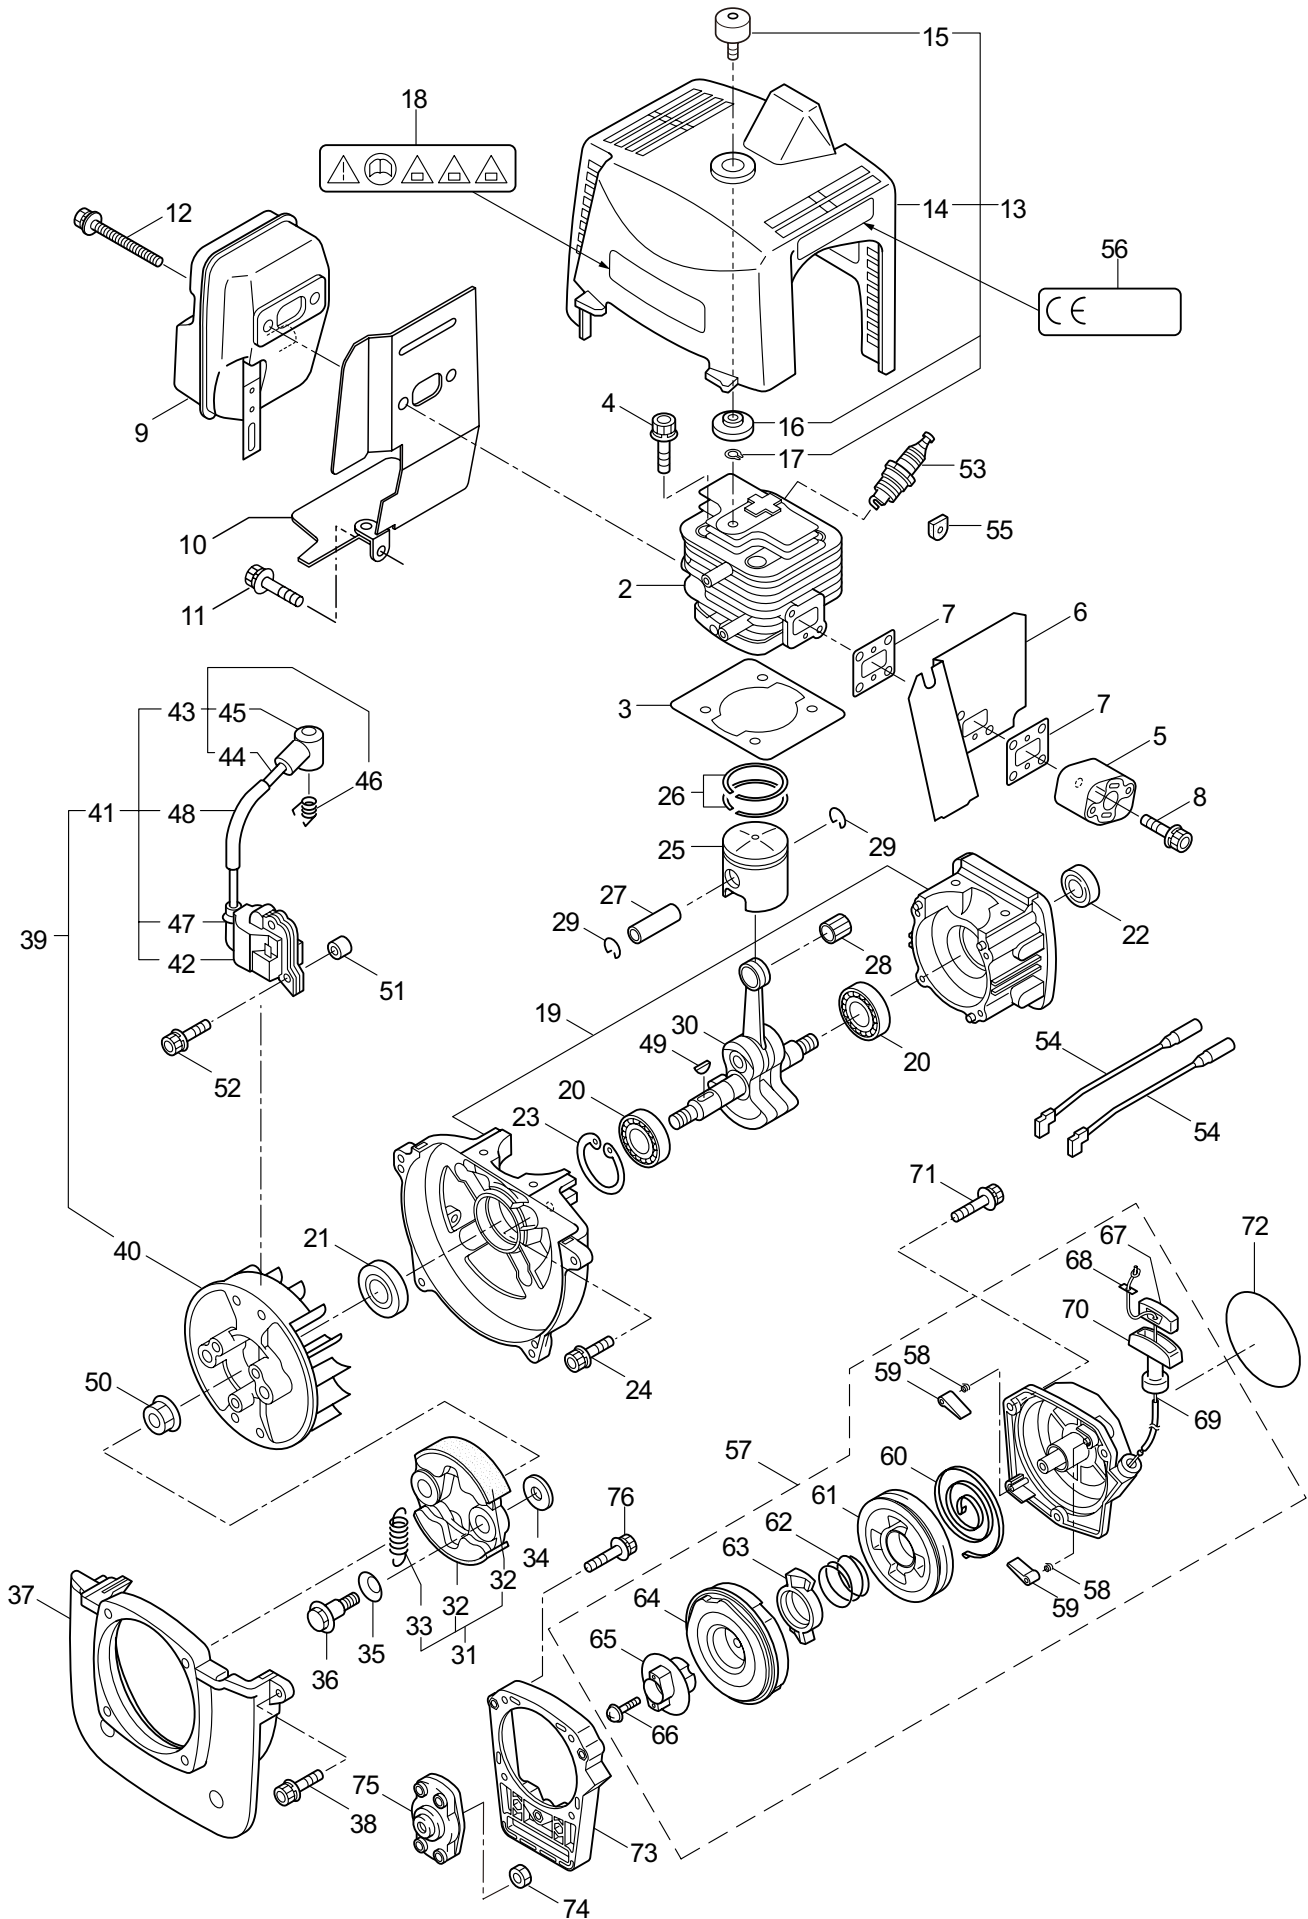

3. BC500RS ENGINE

Ref. No.	Part No.	Part Name	Q'ty	Remarks
3-1	858281	Engine	1	AE500/58
3-2	281407	Cylinder	1	New gasket required
3-3	262546	Gasket	1	
3-4	261246	Cap Screw	4	M5x25
3-5	262548	Insulator	1	New gasket required
3-6	264064	Air Duct	1	
3-7	262790	Gasket	2	
3-8	265924	Cap Screw	2	M5x25
3-9	269080	Muffler	1	
3-10	262617	Gasket	1	
3-11	261607	Cap Screw	1	M5x16
3-12	262687	Cap Screw	2	M6x65
3-13	285981	Top Cover Ass'y	1	Incl.14-17
3-14	265343	Top Cover	1	New label required
3-15	285843	Knob	1	
3-16	262689	Spacer	1	
3-17	262690	Snap Ring	1	#6
3-18	265696	Label	1	
3-19	262558	Crankcase	1	
3-20	262658	Bearing	2	#6202C3
3-21	262660	Oil Seal	1	TC15357
3-22	262565	Oil Seal	1	ISCD15257
3-23	012380	Snap Ring	1	#35
3-24	261999	Cap Screw	4	M5x40
3-25	281301	Piston	1	
3-26	264005	Piston Ring	2	(2)Required
3-27	262749	Piston Pin	1	
3-28	262659	Bearing,Needle	1	KTV111414EG01B2
3-29	262479	Clip,Piston Pin	2	
3-30	280534	Crankshaft/Conn.Rod Ass'y	1	
3-31	262577	Clutch Ass'y	1	Incl.32,33
3-32	282624	Clutch Shoe	2	(2)required
3-33	263615	Spring,Clutch	1	
3-34	262683	Washer	2	8x22xt1.2
3-35	262682	Wave Washer	2	
3-36	282321	Cap Screw	2	M8x1.25
3-37	281345	Fan Cover	1	
3-38	261250	Cap Screw	4	M5x20
3-39	267576	Magneto Ass'y	1	Incl.40-48
3-40	264673	Rotor/Fan	1	
3-41	267579	Ignition Coil Ass'y	1	Incl.42-48
3-42	267572	Coil	1	
3-43	267584	Spark Plug Wire Ass'y	1	Incl.44-46
3-44	267585	Spark Plug Wire	1	
3-45	261074	Plug Boot	1