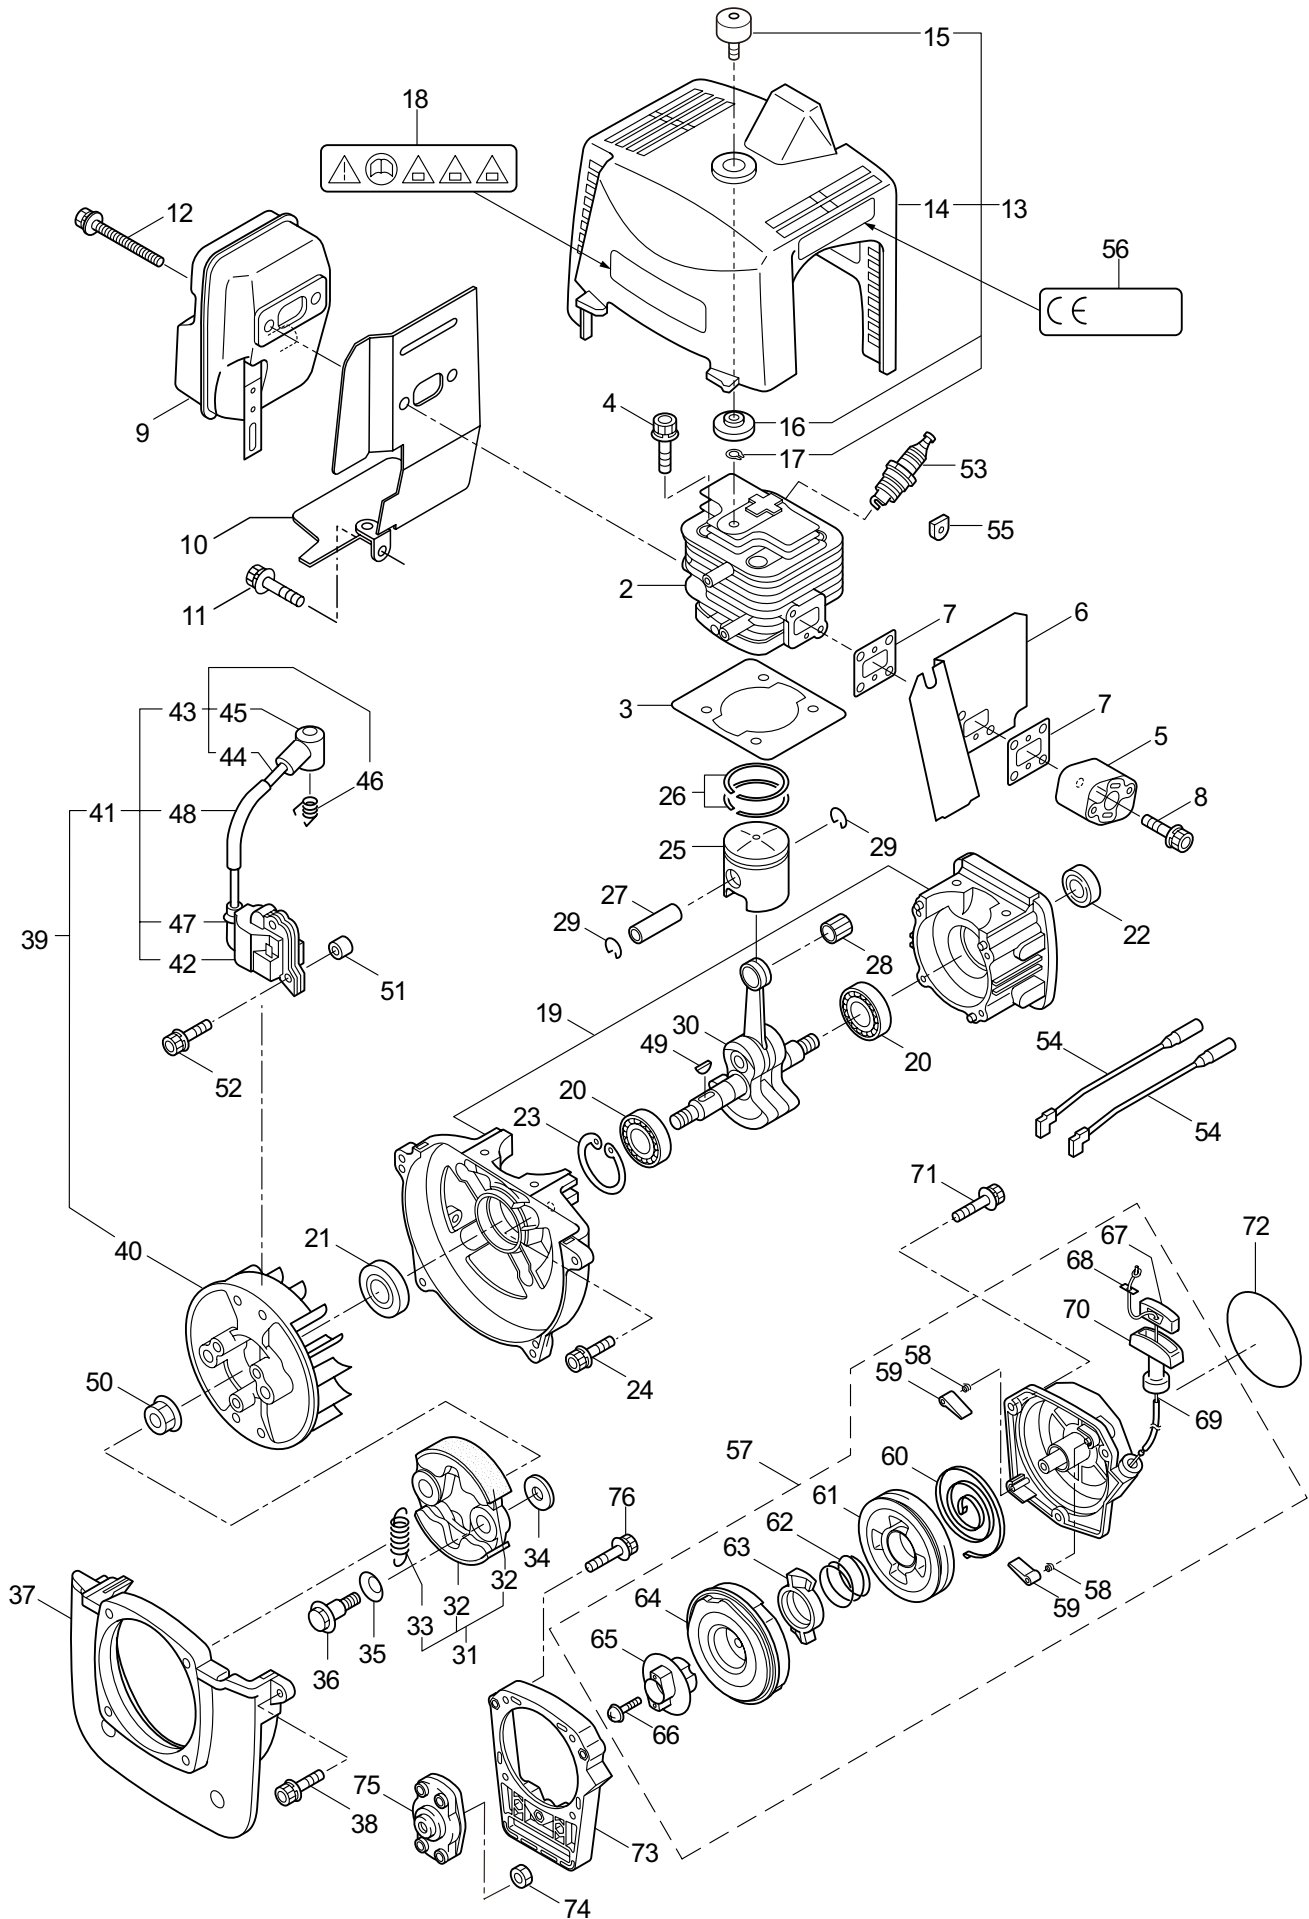

3. BC500RS ENGINE

Ref. No.	Part No.	Part Name	Q'ty	Remarks
3-46	261075	Connector	1	
3-47	261072	Cap	1	
3-48	269421	Insulator	1	
3-49	261076	Woodruff Key	1	3x10
3-50	262731	Nut,Rotor	1	M10
3-51	280381	Spacer	2	
3-52	261256	Cap Screw	2	M4x25
3-53	262483	Spark Plug	1	NGK BPMR6Y
3-54	267519	Wire, Lead	2	
3-55	261202	Grommet	1	
3-56	267561	Label	1	
3-57	280838	Recoil Ass'y	1	Incl.58-70
3-58	281002	Return Spring	2	
3-59	281001	Pawl	2	
3-60	280995	Spiral Spring	1	
3-61	280994	Pulley	1	
3-62	280997	Return Spring	1	
3-63	280996	Pawl	1	
3-64	280998	Spring Comp	1	
3-65	280999	Plate	1	
3-66	281000	Set Screw	1	
3-67	262981	Cap	1	
3-68	281005	Rope Stopper	1	
3-69	281004	Starter Rope	1	
3-70	262633	Starter Grip	1	
3-71	284985	Screw	3	M5x25
3-72	280842	Label	1	REVERSE2/MARUYAMA
3-73	280826	Adapter Ass'y	1	
3-74	126990	Nut	1	M8
3-75	280834	Starter Pulley Ass'y	1	
3-76	261257	Cap Screw	4	M4x16