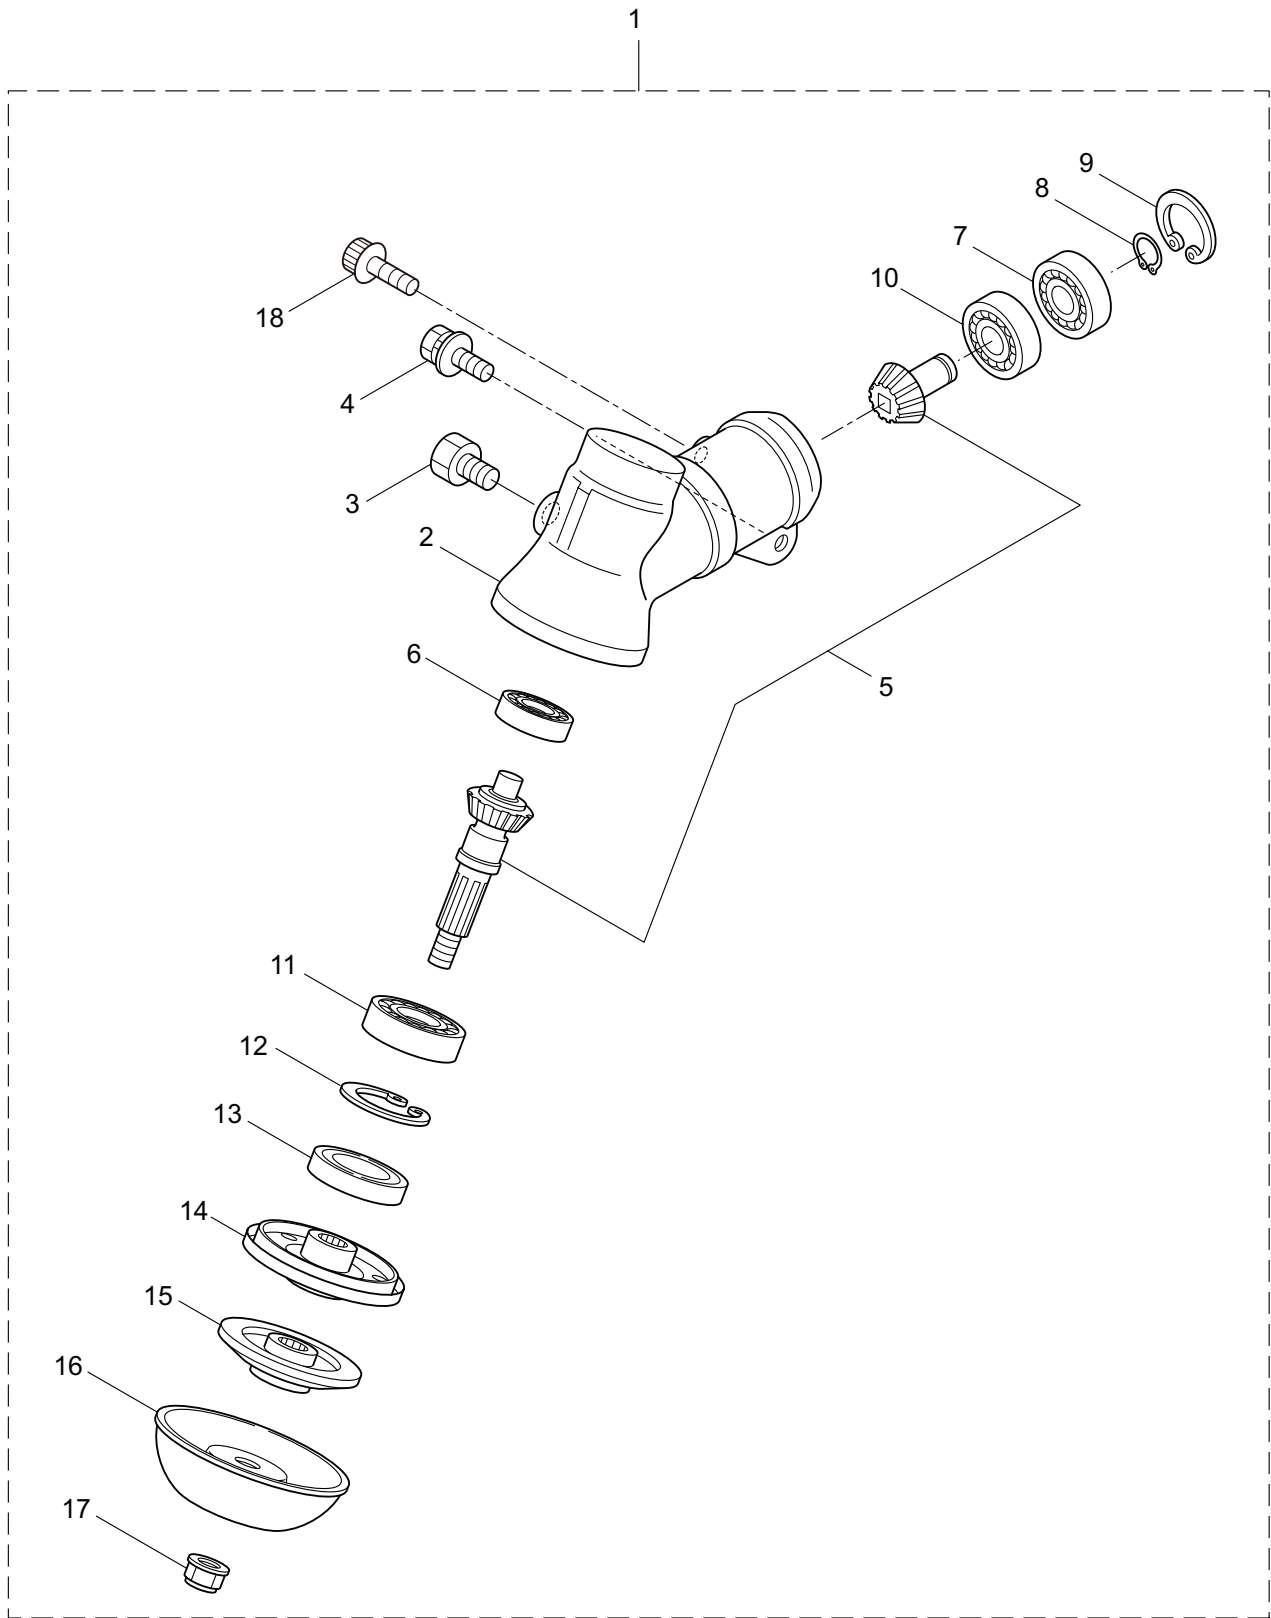

2. BC500RS
GEARCASE

Ref. No.	Part No.	Part Name	Q'ty	Remarks
2-1	234837	Gearcase Ass'y	1	Incl.2-18
2-2	232850	Gearcase	1	
2-3	234109	Bolt	1	M8x8
2-4	217134	Bolt	1	M6x30
2-5	234349	Gear Set	1	
2-6	014490	Bearing	1	#6000
2-7	106933	Bearing	1	#6000Z
2-8	014210	Snap Ring	1	#10
2-9	054676	Snap Ring	1	#26
2-10	014490	Bearing	1	#6000
2-11	012544	Bearing	1	#6202
2-12	012380	Snap Ring	1	#35
2-13	232049	Oil Seal	1	D21355
2-14	232322	Bracket A Ass'y	1	
2-15	232052	Bracket B	1	
2-16	230849	Stabilizer	1	
2-17	232920	Nut	1	M10x1.25
2-18	217135	Bolt	1	M6x10