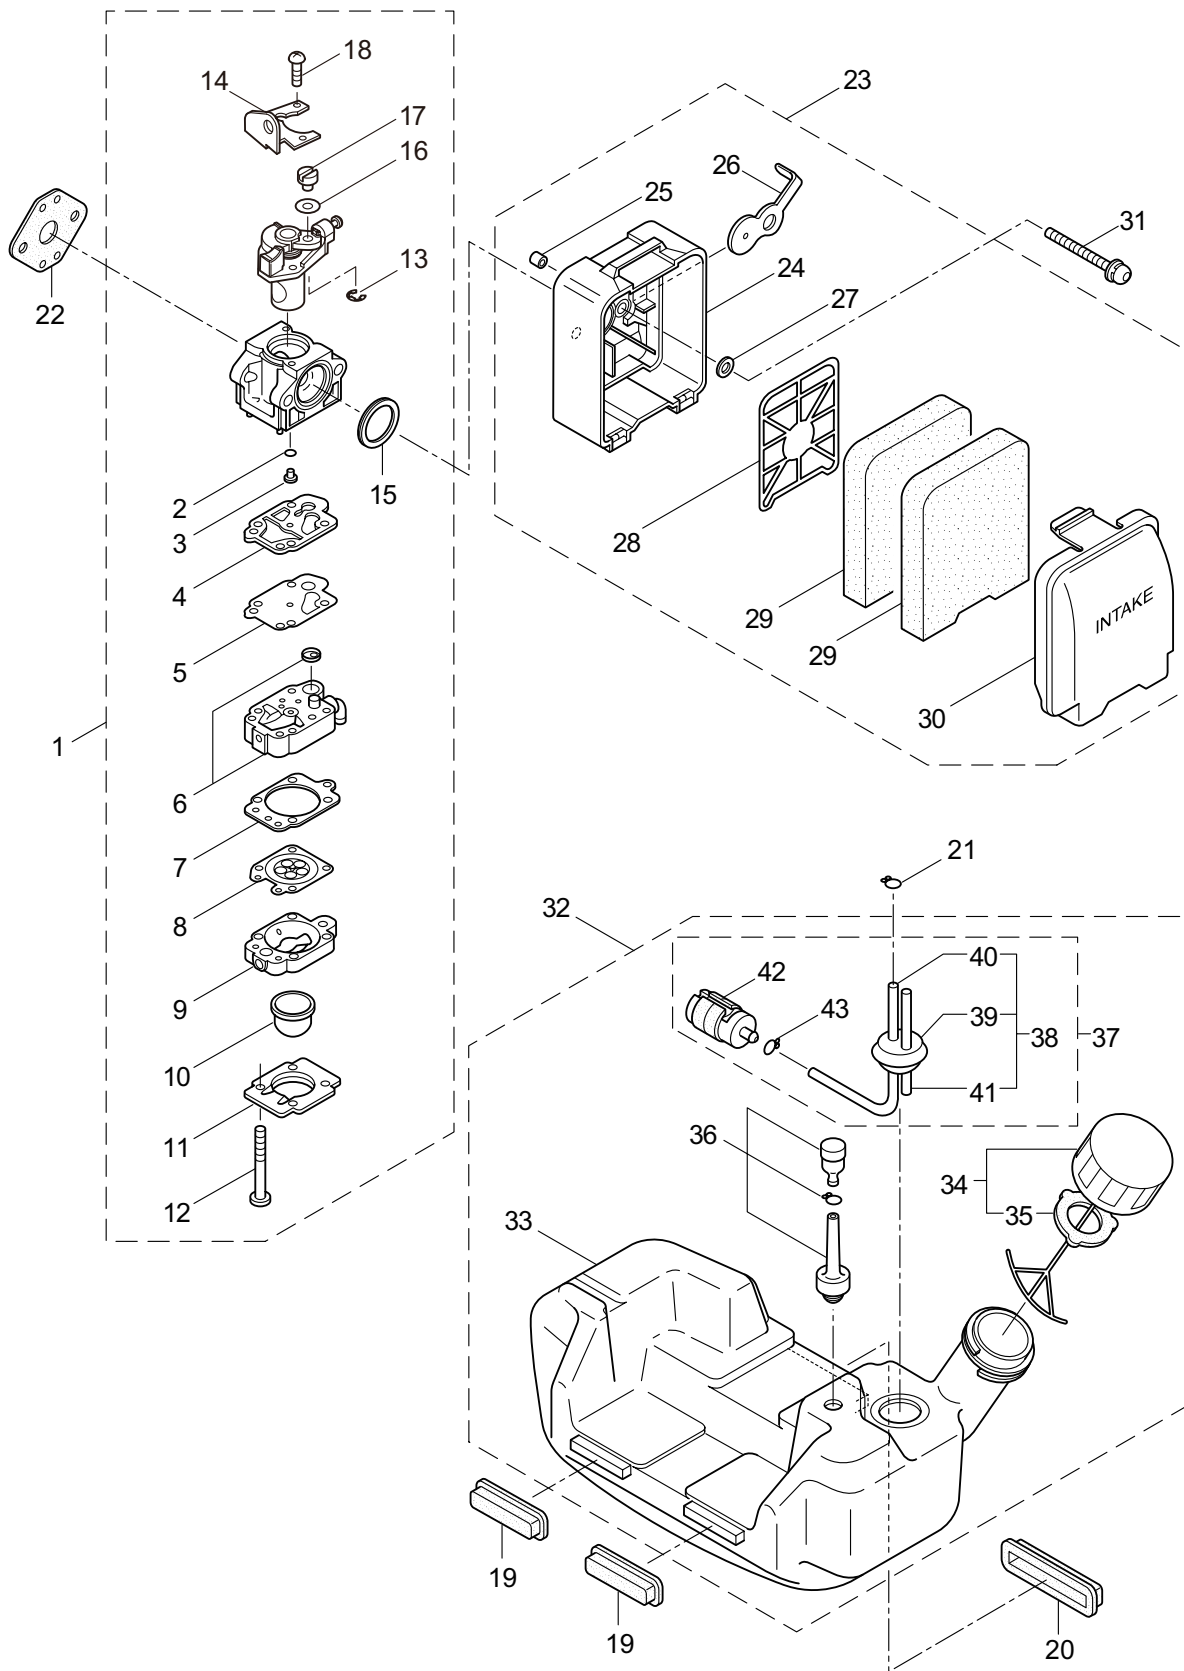

4. BC500RS
CARBURETOR, FUEL TANK

Ref. No.	Part No.	Part Name	Q'ty	Remarks
4-1	284103	Carburetor Ass'y	1	Incl.2-18 New gasket required
4-2	261871	O-Ring	1	
4-3	281486	Main Jet	1	
4-4	282576	Gasket	1	
4-5	262994	Diaphragm,Fuel Pump	1	
4-6	263739	Pump Body	1	
4-7	262993	Gasket	1	
4-8	283905	Diaphragm, Meterring	1	
4-9	262991	Purge Body	1	
4-10	261874	Primer Bulb	1	
4-11	262992	Cover Plate	1	
4-12	262996	Screw	4	
4-13	261876	E-Ring	1	
4-14	264677	Bracket	1	
4-15	261657	Packing	1	
4-16	264678	Washer	1	
4-17	261658	Swivel	1	
4-18	261875	Screw	2	
4-19	261119	Pad	2	
4-20	262697	Pad	1	
4-21	261117	Clip	1	
4-22	262587	Gasket	1	
4-23	263520	Air Filter Ass'y	1	Incl.24-30
4-24	263723	Housing	1	
4-25	263715	Sleeve	2	
4-26	263007	Choke Valve	1	
4-27	263000	Washer	1	
4-28	263717	Screen	1	
4-29	263714	Foam Element	2	
4-30	263713	Air Filter Cover	1	
4-31	261814	Cap Screw	2	M5x50
4-32	262593	Fuel Tank Ass'y	1	Incl.33-43
4-33	262594	Fuel Tank	1	
4-34	262726	Fuel Tank Cap Ass'y	1	Incl.35
4-35	261105	Gasket	1	
4-36	261696	Breather Ass'y	1	
4-37	262645	Fuel Pipe Pick-up Ass'y	1	Incl.38-43
4-38	262646	Fuel Pipe Ass'y	1	Incl.39-41
4-39	261115	Grommet	1	
4-40	262649	Fuel Pipe	1	
4-41	263038	Return Pipe	1	3x6x85L
4-42	267328	Fuel Filter Ass'y	1	
4-43	261117	Clip	1